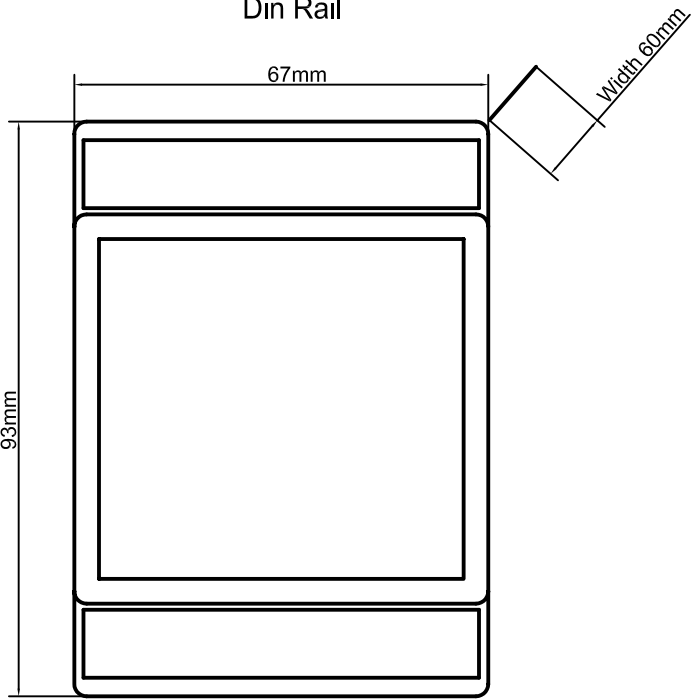

Tag Electronics MC1/MC2 (control box)

Din Rail

Weather Proof